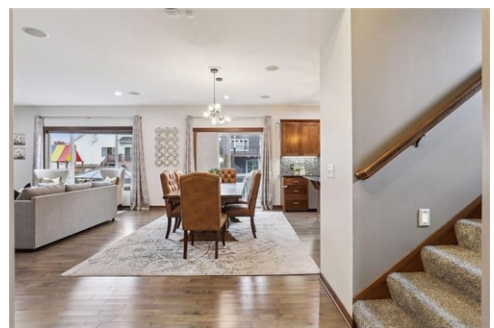

\$ 548,000

34 Coach Light Dr, Hudson, WI 54016

- » Beds: 4 | Baths: 2 Full
- » MLS #: 6448919
- » Single Family | 3,393 ft² | Lot: 8,712 ft²
- » More Info: 34CoachLightDr.IsForSale.com

Kim Ziton
 (612) 987-6835
kim@kimziton.com

kw
 KELLERWILLIAMS.
 Keller Williams Premier Realty
 659 Bielenberg Dr
 Suite 100
 Woodbury, MN 55125
 (651) 379-5252

Sensational 2 story w/all the custom high-end finishes by Creative Homes. This home offers stained cabinets, granite, walk-in pantry, s/s applncs, dble oven, undercabinet lighting, enginrd hrdwd flrs, 3 panel drs, updated lighting, FP w/stone & built-ins, main flr office w/built-ins, tray vault in primary BD w/jacuzzi tub, tile shower, lrg custom closet, upper-lvl laundry w/cabinets, full bath w/deco wall tile detail. The lower level is perfect for entertaining w/stone FP, bar w/fridge & granite counter, 4th BD, bath, H2O heater 23, interior walls painted 19, home humidifier, finished storage w/shelves, newer carpet on mn & uppr lvl, grge lock w/Aug smart lock, entry door digital lock, Nest smart thermostat, WiFi cntrlld w/Alexa. Lutron smart switches in great rm, dining rm, mudrm, primary & 2nd BD, cntrlld w/Alexa. Sprinkler unit w/Rachio smart WiFi system. Lrg maintenance free deck, gazebo, & stone patio w/stone stairs to garage & professional landscaping. Overszid heated garage.