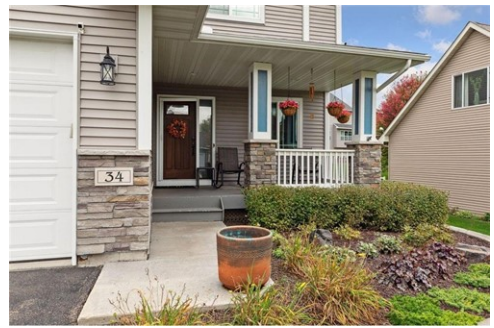

\$ 548,000

34 Coach Light Dr, Hudson, WI 54016

- » Beds: 4 | Baths: 2 Full
- » MLS #: 6448919
- » Single Family | 3,393 ft² | Lot: 8,712 ft²
- » More Info: 34CoachLightDr.IsForSale.com

Kim Ziton
 (612) 987-6835
kim@kimziton.com

kw
 KELLERWILLIAMS.
 Keller Williams Premier Realty
 659 Bielenberg Dr
 Suite 100
 Woodbury, MN 55125
 (651) 379-5252

Sensational 2 story w/all the custom high-end finishes by Creative Homes. This home offers stained cabinets, granite, walk-in pantry, s/s applncs, dble oven, undercabinet lighting, enginrd hrdwd flrs, 3 panel drs, updated lighting, FP w/stone & built-ins, main flr office w/built-ins, tray vault in primary BD w/jacuzzi tub, tile shower, lrg custom closet, upper-lvl laundry w/cabinets, full bath w/deco wall tile detail. The lower level is perfect for entertaining w/stone FP, bar w/fridge & granite counter, 4th BD, bath, H2O heater 23, interior walls painted 19, home humidifier, finished storage w/shelves, newer carpet on mn & uppr lvl, grge lock w/Aug smart lock, entry door digital lock, Nest smart thermostat, WiFi cntrlld w/Alexa. Lutron smart switches in great rm, dining rm, mudrm, primary & 2nd BD, cntrlld w/Alexa. Sprinkler unit w/Rachio smart WiFi system. Lrg maintenance free deck, gazebo, & stone patio w/stone stairs to garage & professional landscaping. Overszid heated garage.