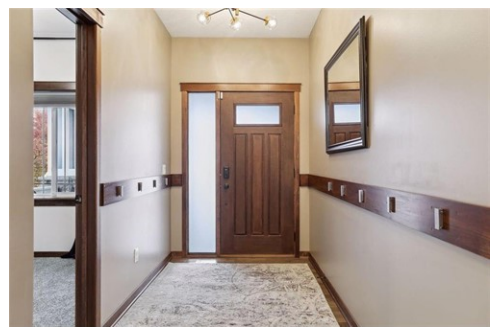

\$ 548,000

34 Coach Light Dr, Hudson, WI 54016

- » Beds: 4 | Baths: 2 Full
- » MLS #: 6448919
- » Single Family | 3,393 ft² | Lot: 8,712 ft²
- » More Info: 34CoachLightDr.IsForSale.com

Kim Ziton
 (612) 987-6835
kim@kimziton.com

kw
 KELLERWILLIAMS.
 Keller Williams Premier Realty
 659 Bielenberg Dr
 Suite 100
 Woodbury, MN 55125
 (651) 379-5252

Sensational 2 story w/all the custom high-end finishes by Creative Homes. This home offers stained cabinets, granite, walk-in pantry, s/s applncs, dble oven, undercabinet lighting, enginrd hrdwd flrs, 3 panel drs, updated lighting, FP w/stone & built-ins, main flr office w/built-ins, tray vault in primary BD w/jacuzzi tub, tile shower, lrg custom closet, upper-lvl laundry w/cabinets, full bath w/deco wall tile detail. The lower level is perfect for entertaining w/stone FP, bar w/fridge & granite counter, 4th BD, bath, H2O heater 23, interior walls painted 19, home humidifier, finished storage w/shelves, newer carpet on mn & uppr lvl, grge lock w/Aug smart lock, entry door digital lock, Nest smart thermostat, WiFi cntrlld w/Alexa. Lutron smart switches in great rm, dining rm, mudrm, primary & 2nd BD, cntrlld w/Alexa. Sprinkler unit w/Rachio smart WiFi system. Lrg maintenance free deck, gazebo, & stone patio w/stone stairs to garage & professional landscaping. Overszid heated garage.